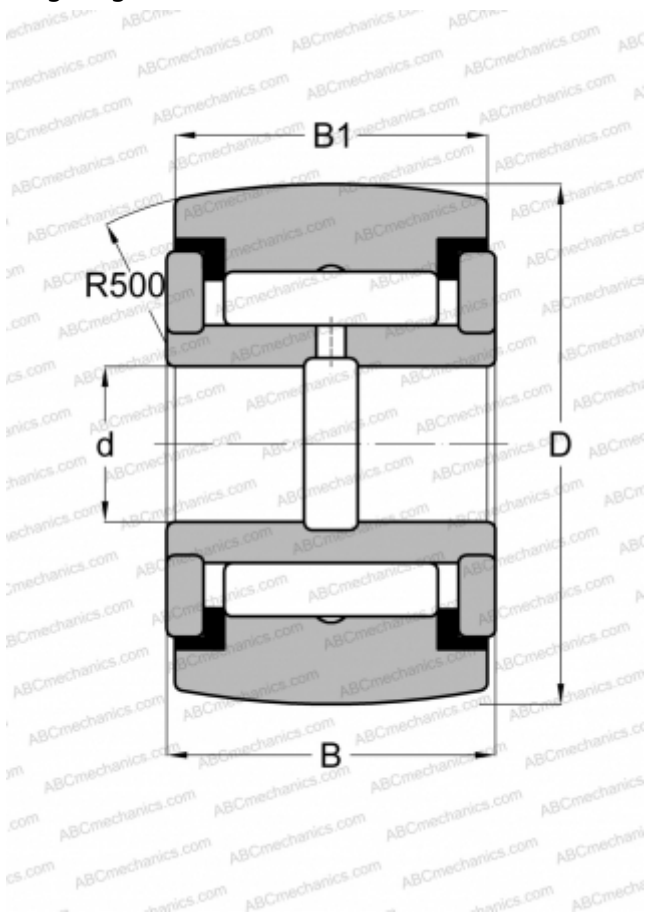

RF 64 PPY INA

Yoke type track roller

TYPE: Roller bearings, Yoke type track rollers, With axial guidance, Full complement needle roller set, sealing rings on both sides, inch size

Technical specification

DIMENSIONS, MM

d	31,750
D	101,600
B	58,738
B1	57,150

WEIGHT, KG

3,198

MANUFACTURER

[INA](#)

INTERCHANGE

ABC	YCRSC 64
McGill	CCYR 4 S
RBC	CY 128 L
SMITH BEARING	YR 4 XC
TORRINGTON	YCRSC 64
IKO	CRY 64 VUUR