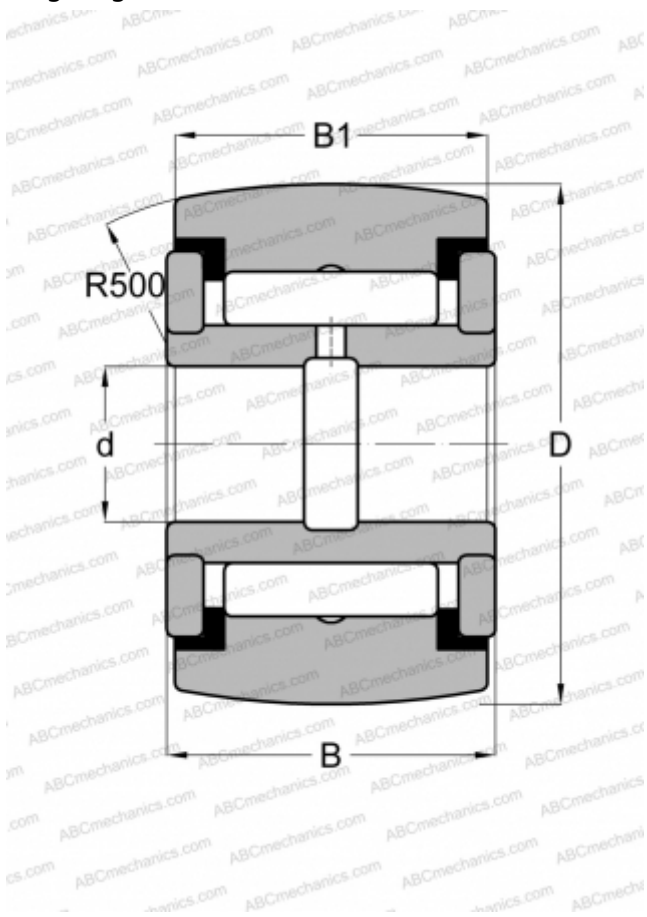

CY 128 L RBC

Yoke type track roller

TYPE: Roller bearings, Yoke type track rollers, With axial guidance, Full complement needle roller set, sealing rings on both sides, inch size

Technical specification

DIMENSIONS, MM

| | |
|----|---------|
| d | 31,750 |
| D | 101,600 |
| B | 58,738 |
| B1 | 57,150 |

WEIGHT, KG

3,198

MANUFACTURER

[RBC](#)

INTERCHANGE

| | |
|---------------|-----------------------------|
| ABC | YCRSC 64 |
| INA | RF 64 PPY |
| McGill | CCYR 4 S |
| SMITH BEARING | YR 4 XC |
| TORRINGTON | YCRSC 64 |
| IKO | CRY 64 VUUR |