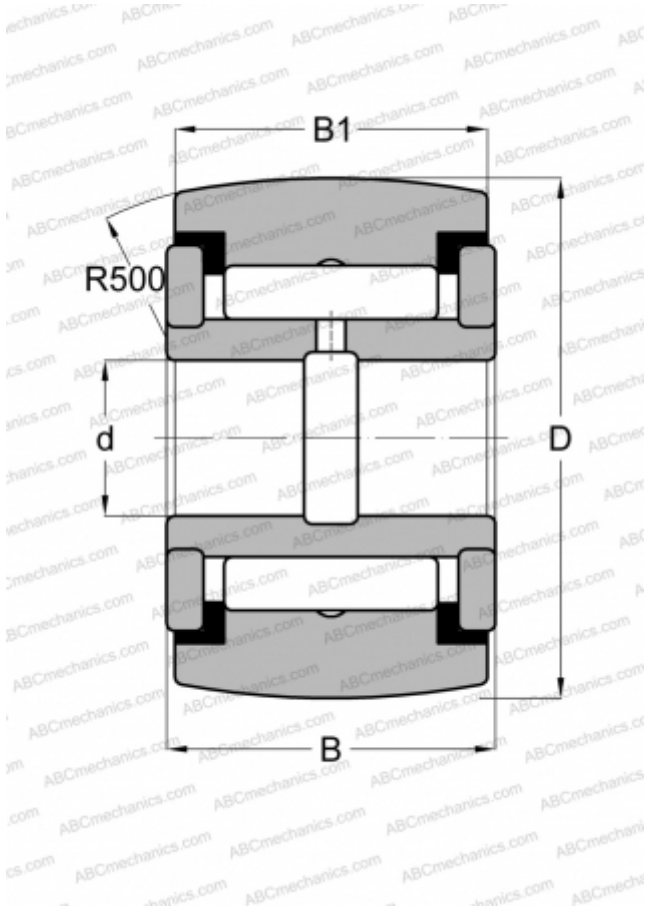

## YCRSC 80 ABC

Yoke type track roller

TYPE: Roller bearings, Yoke type track rollers, With axial guidance, Full complement needle roller set, sealing rings on both sides, inch size

### Technical specification

#### DIMENSIONS, MM

d	44,450
D	127,000
B	73,025
B1	69,850

#### WEIGHT, KG

5,987