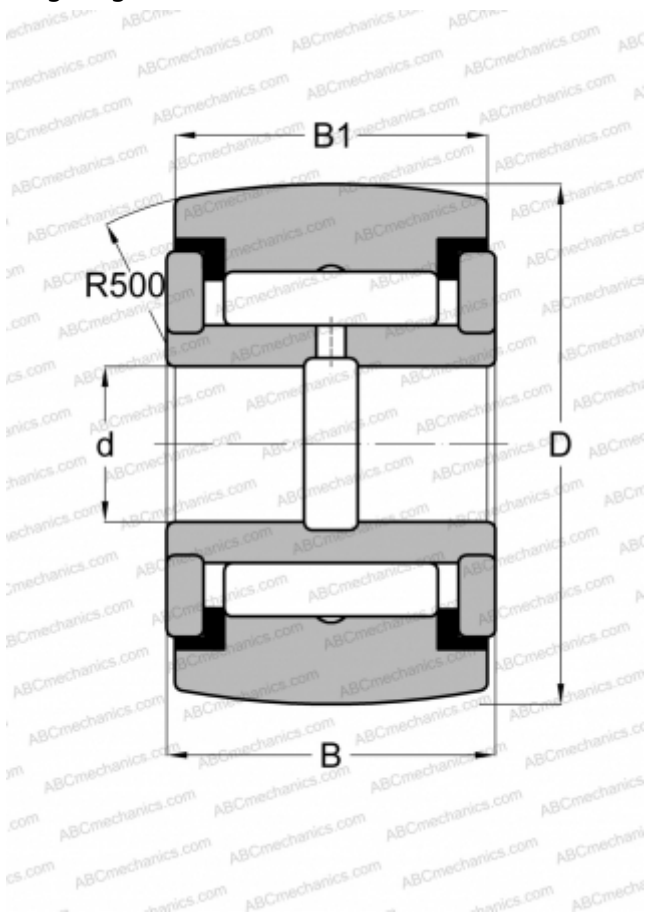

## YCRSC 96 ABC

Yoke type track roller

TYPE: Roller bearings, Yoke type track rollers, With axial guidance, Full complement needle roller set, sealing rings on both sides, inch size

### Technical specification

#### DIMENSIONS, MM

d	57,150
D	152,400
B	85,725
B1	82,550

#### WEIGHT, KG

9,934