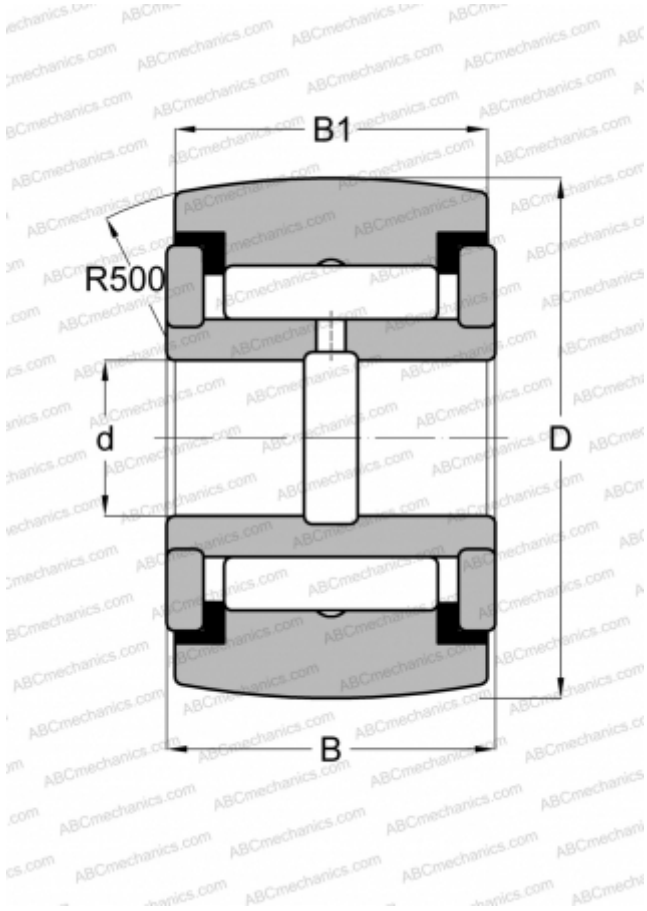

## CCYR 6 S McGill

Yoke type track roller

TYPE: Roller bearings, Yoke type track rollers, With axial guidance, Full complement needle roller set, sealing rings on both sides, inch size

### Technical specification

#### DIMENSIONS, MM

d	57,150
D	152,400
B	85,725
B1	82,550

#### WEIGHT, KG

9,934