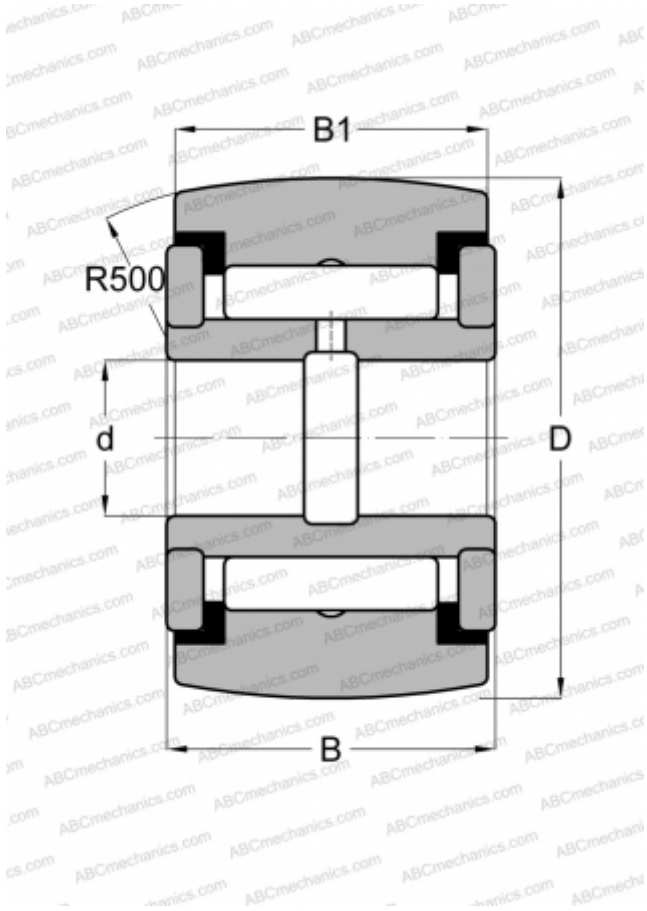

CY 192 L RBC

Yoke type track roller

TYPE: Roller bearings, Yoke type track rollers, With axial guidance, Full complement needle roller set, sealing rings on both sides, inch size

Technical specification

DIMENSIONS, MM

d	57,150
D	152,400
B	85,725
B1	82,550

WEIGHT, KG

9,934

MANUFACTURER

[RBC](#)

INTERCHANGE

ABC	YCRSC 96
McGill	CCYR 6 S
SMITH BEARING	YR 6 XC
TORRINGTON	YCRSC 96