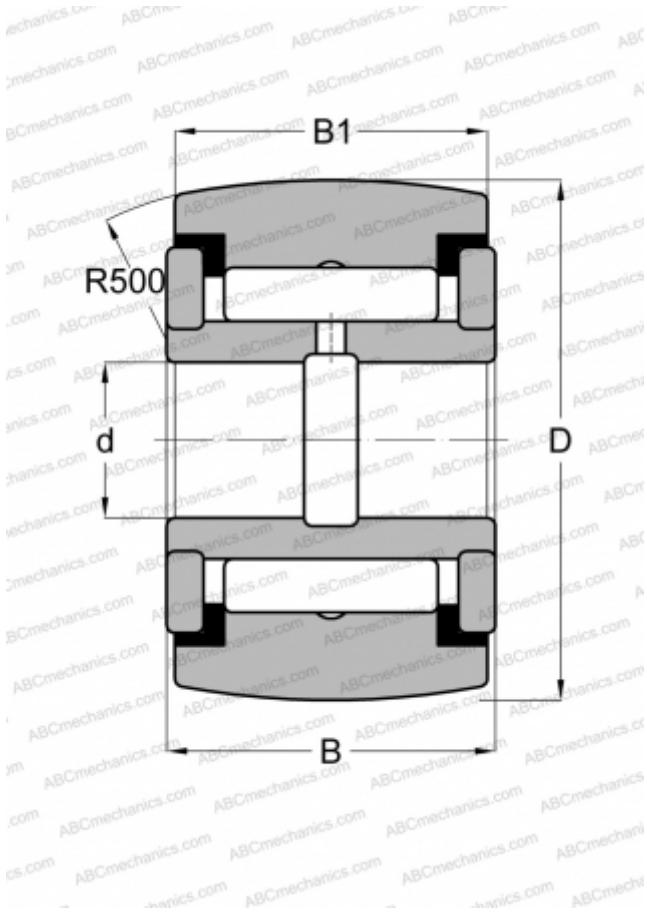

## YR 6 XC SMITH BEARING

Yoke type track roller

TYPE: Roller bearings, Yoke type track rollers, With axial guidance, Full complement needle roller set, sealing rings on both sides, inch size

### Technical specification

#### DIMENSIONS, MM

d	57,150
D	152,400
B	85,725
B1	82,550

#### WEIGHT, KG

9,934