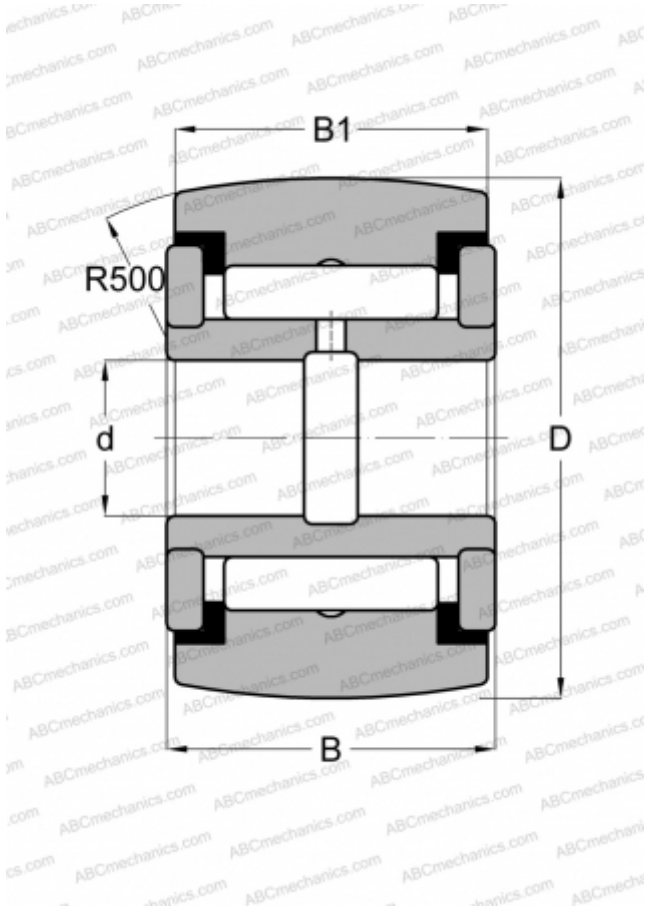

## YCRSC 96 TORRINGTON

Yoke type track roller

TYPE: Roller bearings, Yoke type track rollers, With axial guidance, Full complement needle roller set, sealing rings on both sides, inch size

### Technical specification

#### DIMENSIONS, MM

d	57,150
D	152,400
B	85,725
B1	82,550

#### WEIGHT, KG

9,934