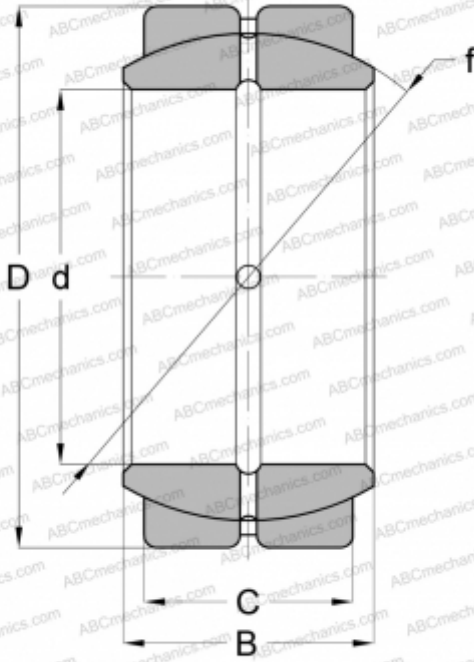

GE 4 E SKF

Spherical plain bearings

TYPE: Plain bearings, Spherical plain bearings and rod ends, Radial spherical plain bearings, Requiring maintenance, Series GE..E/ES

Technical specification

DIMENSIONS, MM

d	4,000
D	12,000
B	5,000
f	8,000
C	3,000

MANUFACTURER

[SKF](#)

INTERCHANGE

ABC	GE 4 E
FAG	GE 4 E
IKO	GE 4 E

CALCULATION DATA

Basic dynamic load rating, C	2,040 kN
Basic static load rating, Co	10,200 kN