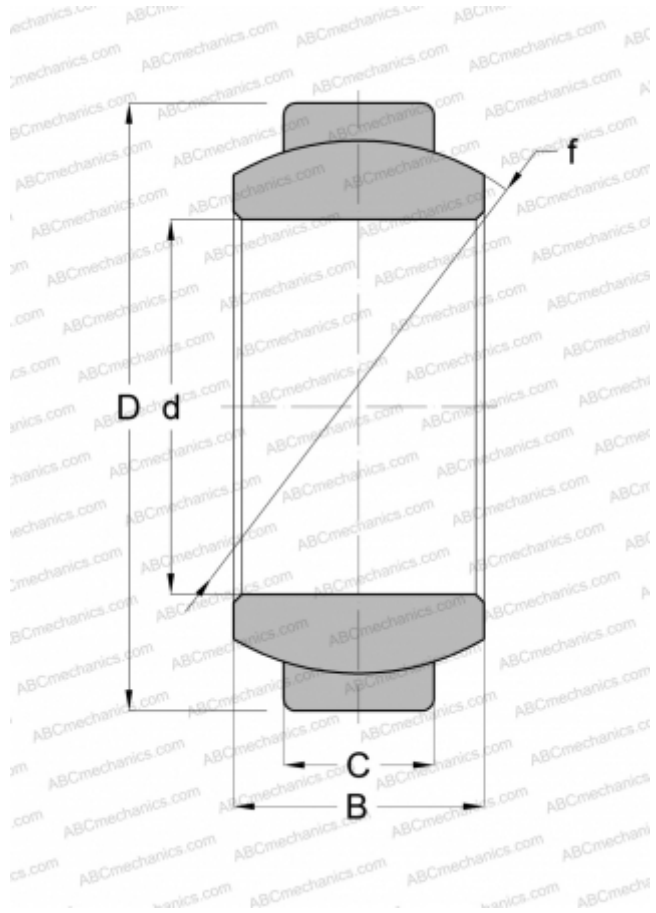

## GE 6 G ABC

Spherical plain bearings

TYPE: Plain bearings, Spherical plain bearings and rod ends, Radial spherical plain bearings, Requiring maintenance, Series GEH..ES, GE..FO, GE..G(S)

### Technical specification

#### DIMENSIONS, MM

d	6,000
D	16,000
B	9,000
C	5,000

#### WEIGHT, KG

0,010