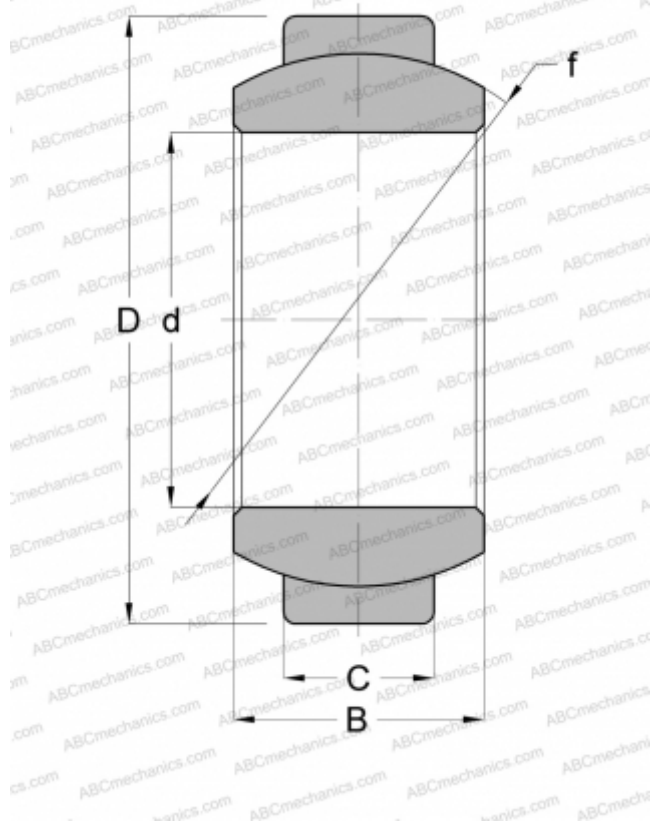

GE 10 G ABC

Spherical plain bearings

TYPE: Plain bearings, Spherical plain bearings and rod ends, Radial spherical plain bearings, Requiring maintenance, Series GEH..ES, GE..FO, GE..G(S)

Technical specification

DIMENSIONS, MM

d	10,000
D	22,000
B	12,000
C	7,000

WEIGHT, KG

0,022

MANUFACTURER

[ABC](#)

INTERCHANGE

IKO	GE 10 G
INA	GE 10 FO