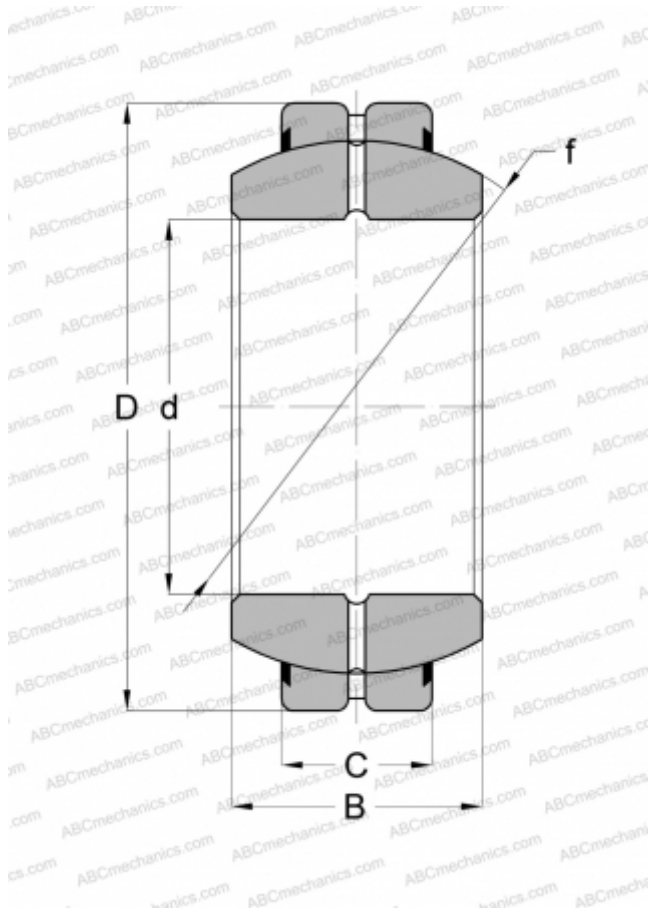

GEH 15 ES-2RS ABC

Spherical plain bearings

TYPE: Plain bearings, Spherical plain bearings and rod ends, Radial spherical plain bearings, Requiring maintenance, Contact seals on both side, series GEH..ES-2RS, GE..FO-2RS, GE..GS-2RS

Technical specification

DIMENSIONS, MM

d	15,000
D	30,000
B	16,000
C	10,000

WEIGHT, KG

0,046

MANUFACTURER

[ABC](#)

INTERCHANGE