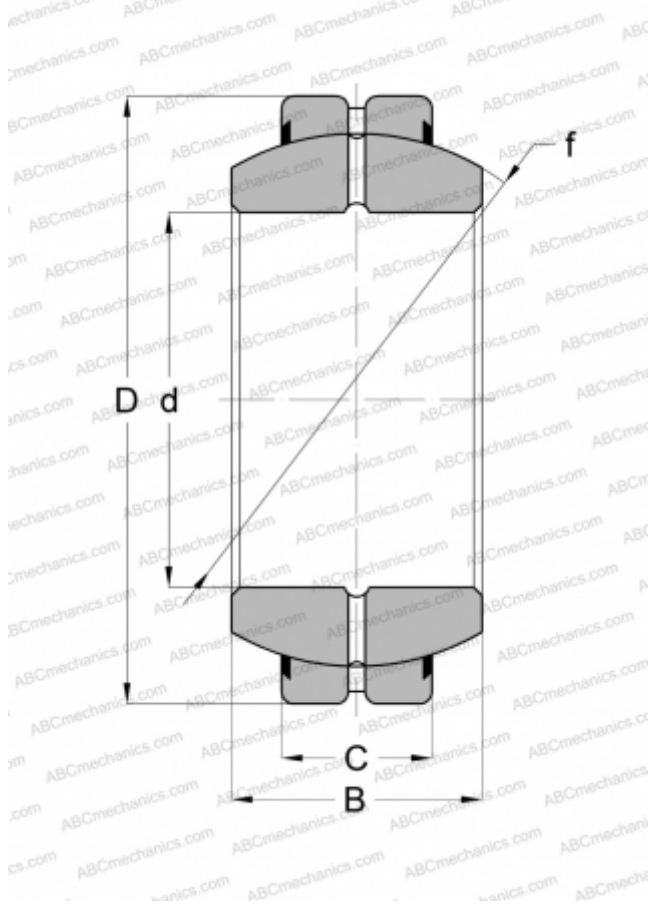

GEH 20 ES-2RS ABC

Spherical plain bearings

TYPE: Plain bearings, Spherical plain bearings and rod ends, Radial spherical plain bearings, Requiring maintenance, Contact seals on both side, series GEH..ES-2RS, GE..FO-2RS, GE..GS-2RS

Technical specification

DIMENSIONS, MM

| | |
|---|--------|
| d | 20,000 |
| D | 42,000 |
| B | 25,000 |
| C | 16,000 |

WEIGHT, KG

0,150

MANUFACTURER

[ABC](#)

INTERCHANGE