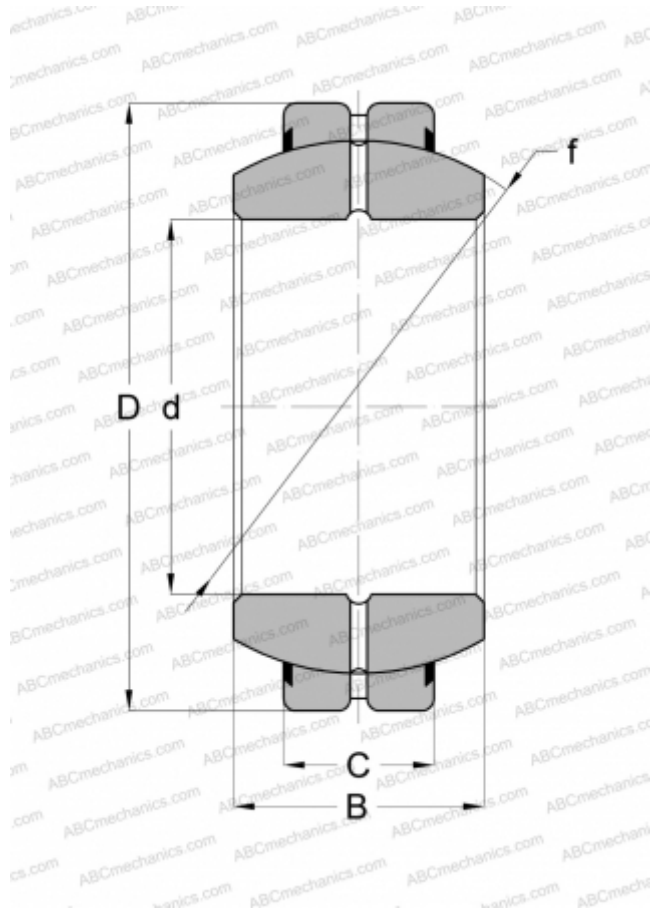

GEH 60 ES-2RS SKF

Spherical plain bearings

TYPE: Plain bearings, Spherical plain bearings and rod ends, Radial spherical plain bearings, Requiring maintenance, Contact seals on both side, series GEH..ES-2RS, GE..FO-2RS, GE..GS-2RS

Technical specification

DIMENSIONS, MM

d	60,000
D	105,000
B	63,000
C	40,000

WEIGHT, KG

2,404

MANUFACTURER

[SKF](#)

INTERCHANGE