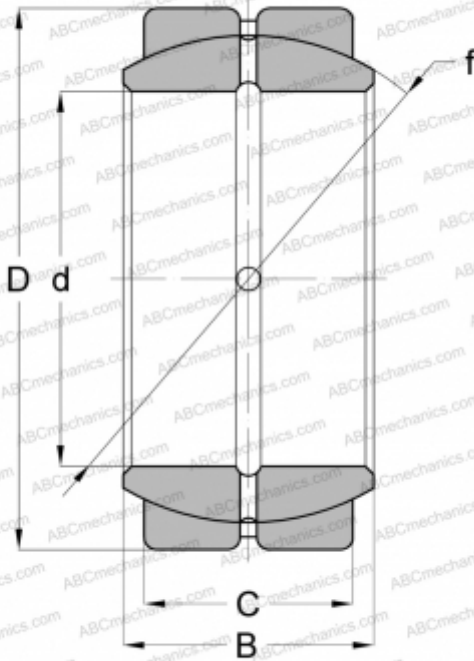

B14-L RBC

Spherical plain bearings

TYPE: Plain bearings, Spherical plain bearings and rod ends, Radial spherical plain bearings, Requiring maintenance, Inch size, series GEZ..ES, GE..ZO, SBB

Technical specification

DIMENSIONS, MM

d	22,225
D	36,513
B	19,446
C	16,668

WEIGHT, KG

0,086

MANUFACTURER

[RBC](#)

INTERCHANGE

ABC	GEZ 014 ES
INA	GE 22 ZO
SKF	GEZ 014 ES
TORRINGTON	8 SF 14
IKO	SBB 14