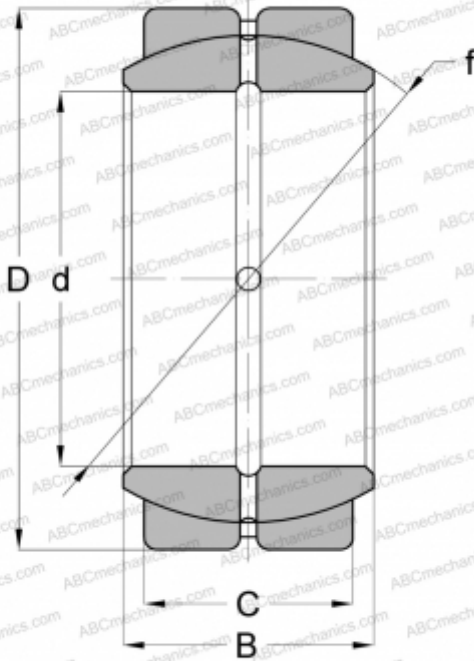

B20-L RBC

Spherical plain bearings

TYPE: Plain bearings, Spherical plain bearings and rod ends, Radial spherical plain bearings, Requiring maintenance, Inch size, series GEZ..ES, GE..ZO, SBB

Technical specification

DIMENSIONS, MM

d	31,750
D	50,800
B	27,780
C	23,813

WEIGHT, KG

0,231

MANUFACTURER

[RBC](#)

INTERCHANGE

ABC	GEZ 104 ES
INA	GE 31 ZO
SKF	GEZ 104 ES
TORRINGTON	12 SF 20
IKO	SBB 20