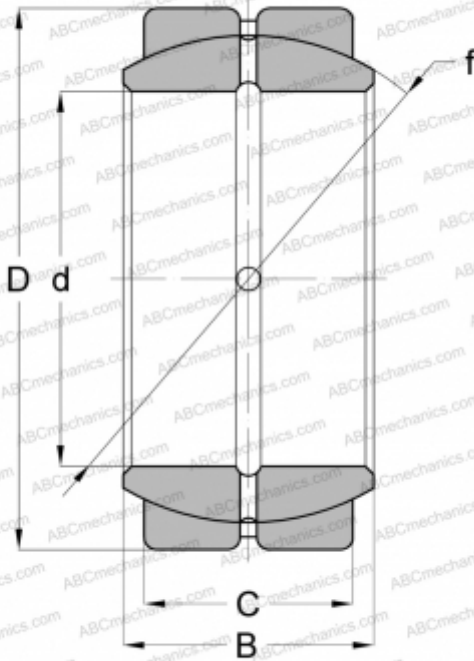

## SBB 20 IKO

Spherical plain bearings

TYPE: Plain bearings, Spherical plain bearings and rod ends, Radial spherical plain bearings, Requiring maintenance, Inch size, series GEZ..ES, GE..ZO, SBB

### Technical specification

#### DIMENSIONS, MM

d	31,750
D	50,800
B	27,760
C	23,800

#### WEIGHT, KG

0,234