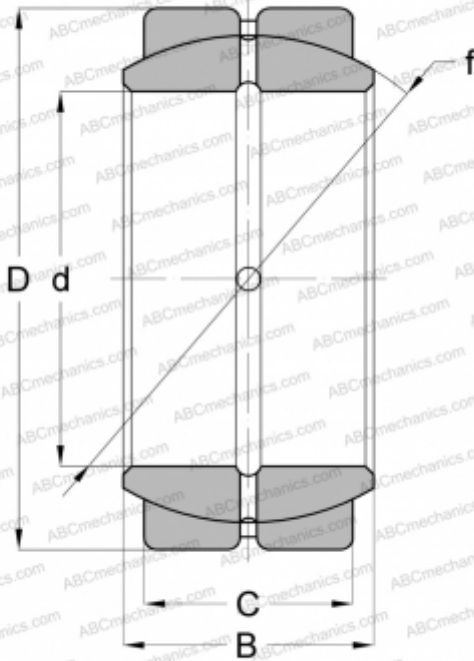

B22-L RBC

Spherical plain bearings

TYPE: Plain bearings, Spherical plain bearings and rod ends, Radial spherical plain bearings, Requiring maintenance, Inch size, series GEZ..ES, GE..ZO, SBB

Technical specification

DIMENSIONS, MM

d	34,925
D	55,563
B	30,163
C	26,193

WEIGHT, KG

0,345

MANUFACTURER

[RBC](#)

INTERCHANGE

ABC	GEZ 106 ES
INA	GE 34 ZO
SKF	GEZ 106 ES
TORRINGTON	13 SF 22
IKO	SBB 22