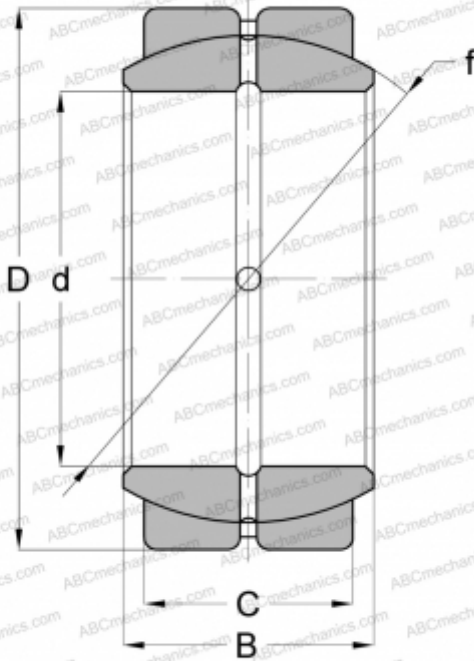

SBB 22 IKO

Spherical plain bearings

TYPE: Plain bearings, Spherical plain bearings and rod ends, Radial spherical plain bearings, Requiring maintenance, Inch size, series GEZ..ES, GE..ZO, SBB

Technical specification

DIMENSIONS, MM

d	34,925
D	55,562
B	30,150
C	26,190

WEIGHT, KG

0,349

MANUFACTURER

[IKO](#)

INTERCHANGE

ABC	GEZ 106 ES
INA	GE 34 ZO
RBC	B22-L
SKF	GEZ 106 ES
TORRINGTON	13 SF 22