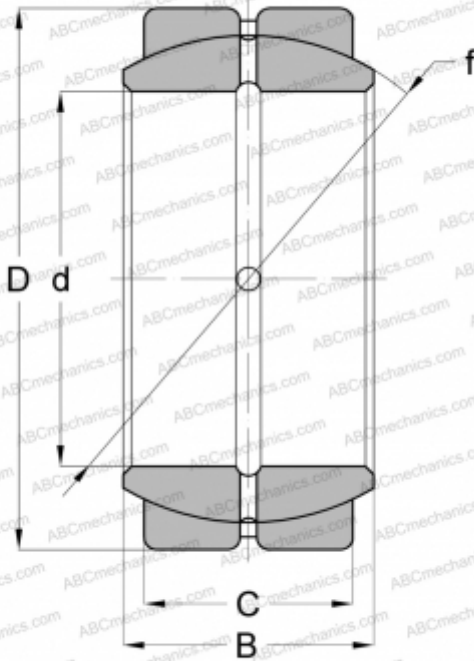

B24-L RBC

Spherical plain bearings

TYPE: Plain bearings, Spherical plain bearings and rod ends, Radial spherical plain bearings, Requiring maintenance, Inch size, series GEZ..ES, GE..ZO, SBB

Technical specification

DIMENSIONS, MM

| | |
|---|--------|
| d | 38,100 |
| D | 61,913 |
| B | 33,338 |
| C | 28,575 |

WEIGHT, KG

0,422

MANUFACTURER

[RBC](#)

INTERCHANGE

| | |
|------------|----------------------------|
| ABC | GEZ 108 ES |
| INA | GE 38 ZO |
| SKF | GEZ 108 ES |
| TORRINGTON | 15 SF 24 |
| IKO | SBB 24 |