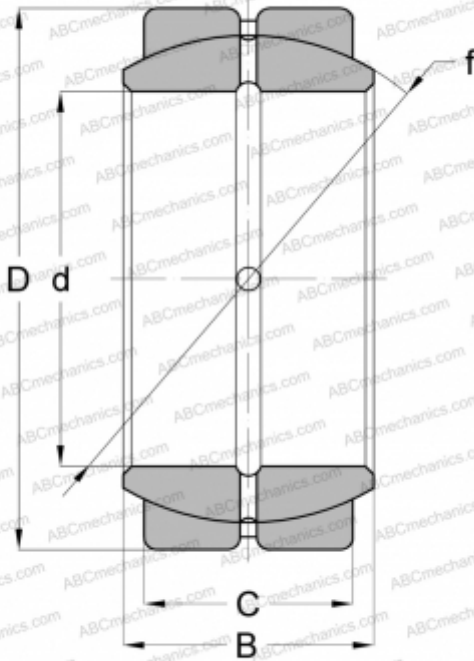

SBB 24 IKO

Spherical plain bearings

TYPE: Plain bearings, Spherical plain bearings and rod ends, Radial spherical plain bearings, Requiring maintenance, Inch size, series GEZ..ES, GE..ZO, SBB

Technical specification

DIMENSIONS, MM

d	38,100
D	61,912
B	33,320
C	28,580

WEIGHT, KG

0,424

MANUFACTURER

[IKO](#)

INTERCHANGE

ABC	GEZ 108 ES
INA	GE 38 ZO
RBC	B24-L
SKF	GEZ 108 ES
TORRINGTON	15 SF 24