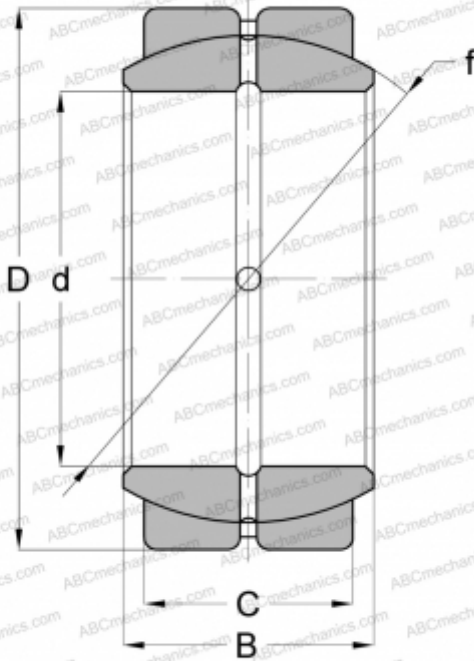

B28-L RBC

Spherical plain bearings

TYPE: Plain bearings, Spherical plain bearings and rod ends, Radial spherical plain bearings, Requiring maintenance, Inch size, series GEZ..ES, GE..ZO, SBB

Technical specification

DIMENSIONS, MM

d	44,450
D	71,438
B	38,893
C	33,338

WEIGHT, KG

0,635

MANUFACTURER

[RBC](#)

INTERCHANGE

ABC	GEZ 112 ES
INA	GE 44 ZO
SKF	GEZ 112 ES
TORRINGTON	17 SF 28
IKO	SBB 28