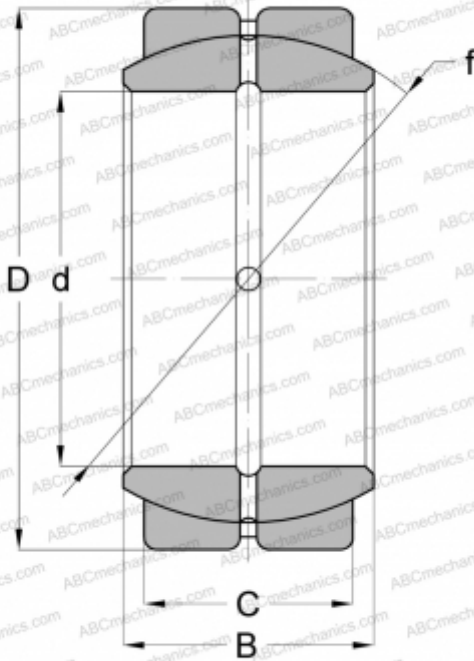

## SBB 28 IKO

Spherical plain bearings

TYPE: Plain bearings, Spherical plain bearings and rod ends, Radial spherical plain bearings, Requiring maintenance, Inch size, series GEZ..ES, GE..ZO, SBB

### Technical specification

#### DIMENSIONS, MM

d	44,450
D	71,438
B	38,890
C	33,320

#### WEIGHT, KG

0,649