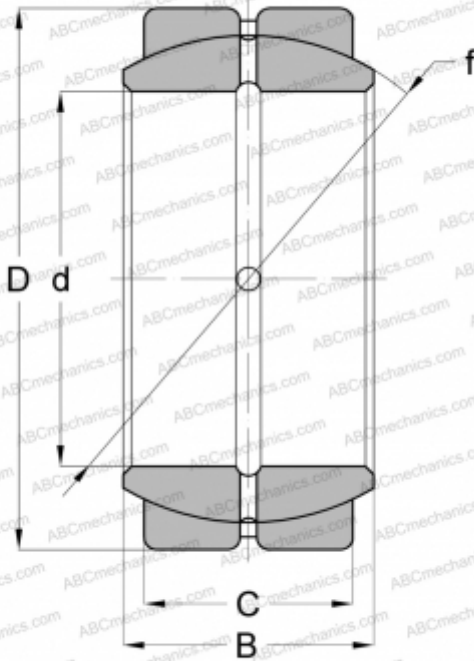

## SBB 32 IKO

Spherical plain bearings

TYPE: Plain bearings, Spherical plain bearings and rod ends, Radial spherical plain bearings, Requiring maintenance, Inch size, series GEZ..ES, GE..ZO, SBB

### Technical specification

#### DIMENSIONS, MM

d	50,800
D	80,962
B	44,450
C	38,100

#### WEIGHT, KG

0,939