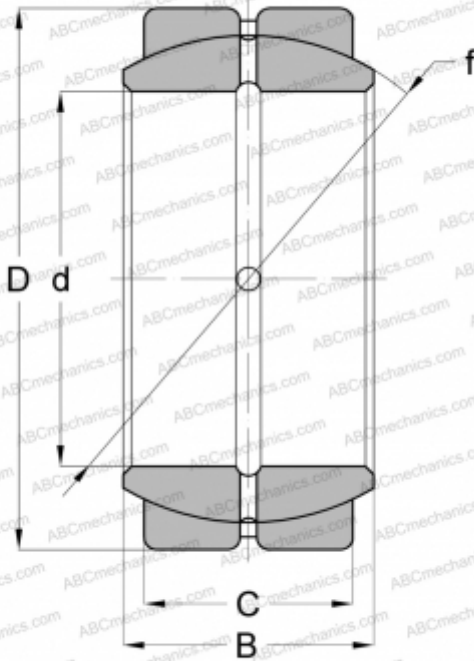

## SBB 36 IKO

Spherical plain bearings

TYPE: Plain bearings, Spherical plain bearings and rod ends, Radial spherical plain bearings, Requiring maintenance, Inch size, series GEZ..ES, GE..ZO, SBB

### Technical specification

#### DIMENSIONS, MM

d	57,150
D	90,488
B	50,010
C	42,850

#### WEIGHT, KG

1,320