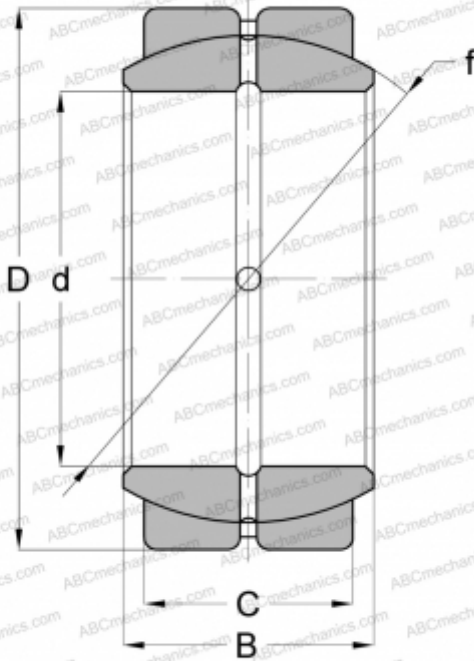

## B40-L RBC

Spherical plain bearings

TYPE: Plain bearings, Spherical plain bearings and rod ends, Radial spherical plain bearings, Requiring maintenance, Inch size, series GEZ..ES, GE..ZO, SBB

### Technical specification

#### DIMENSIONS, MM

d	63,500
D	100,012
B	55,563
C	47,625

#### WEIGHT, KG

1,860