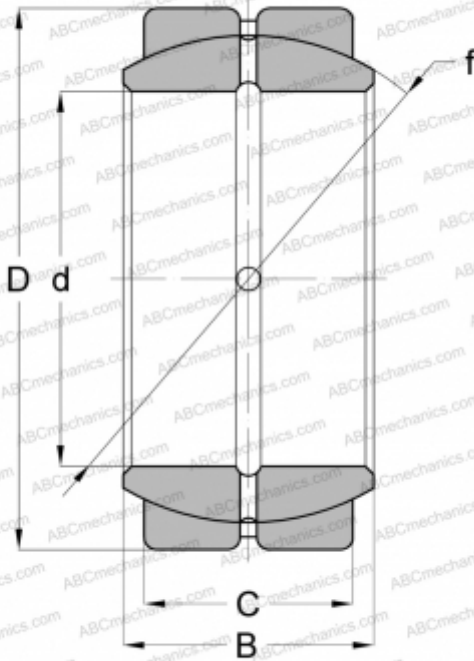

## B48-L RBC

Spherical plain bearings

TYPE: Plain bearings, Spherical plain bearings and rod ends, Radial spherical plain bearings, Requiring maintenance, Inch size, series GEZ..ES, GE..ZO, SBB

### Technical specification

#### DIMENSIONS, MM

d	76,200
D	120,650
B	66,675
C	57,150

#### WEIGHT, KG

3,107