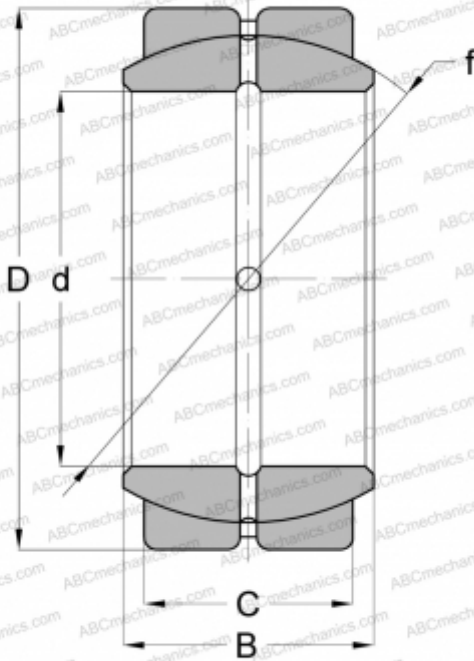

## B64-L RBC

Spherical plain bearings

TYPE: Plain bearings, Spherical plain bearings and rod ends, Radial spherical plain bearings, Requiring maintenance, Inch size, series GEZ..ES, GE..ZO, SBB

### Technical specification

#### DIMENSIONS, MM

d	101,600
D	158,750
B	88,900
C	76,200

#### WEIGHT, KG

7,072