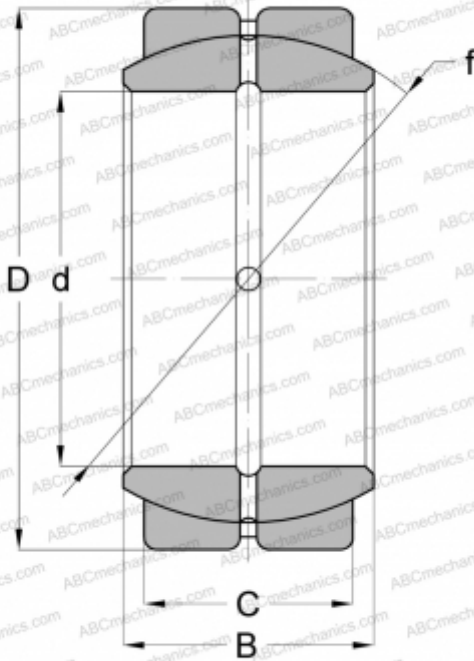

B72-L RBC

Spherical plain bearings

TYPE: Plain bearings, Spherical plain bearings and rod ends, Radial spherical plain bearings, Requiring maintenance, Inch size, series GEZ..ES, GE..ZO, SBB

Technical specification

DIMENSIONS, MM

d	114,300
D	177,800
B	100,012
C	85,725

WEIGHT, KG

9,943

MANUFACTURER

[RBC](#)

INTERCHANGE

ABC	GEZ 408 ES
SKF	GEZ 408 ES
TORRINGTON	45 SF 72
IKO	SBB 72