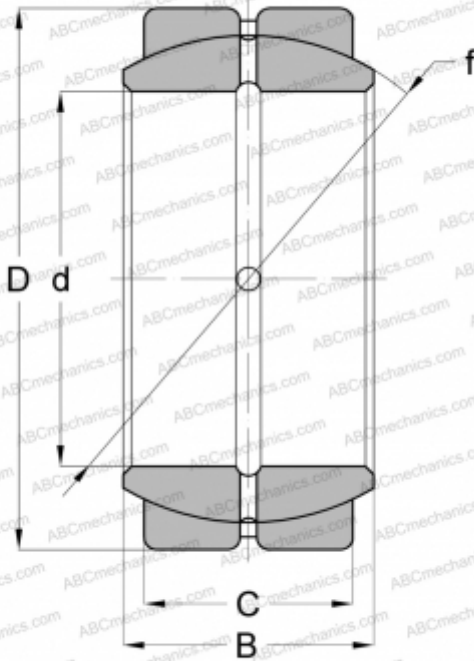

B80-L RBC

Spherical plain bearings

TYPE: Plain bearings, Spherical plain bearings and rod ends, Radial spherical plain bearings, Requiring maintenance, Inch size, series GEZ..ES, GE..ZO, SBB

Technical specification

DIMENSIONS, MM

| | |
|---|---------|
| d | 127,000 |
| D | 196,850 |
| B | 111,125 |
| C | 95,250 |

WEIGHT, KG

13,476

MANUFACTURER

[RBC](#)

INTERCHANGE

| | |
|------------|----------------------------|
| ABC | GEZ 500 ES |
| SKF | GEZ 500 ES |
| TORRINGTON | 50 SF 80 |
| IKO | SBB 80 |