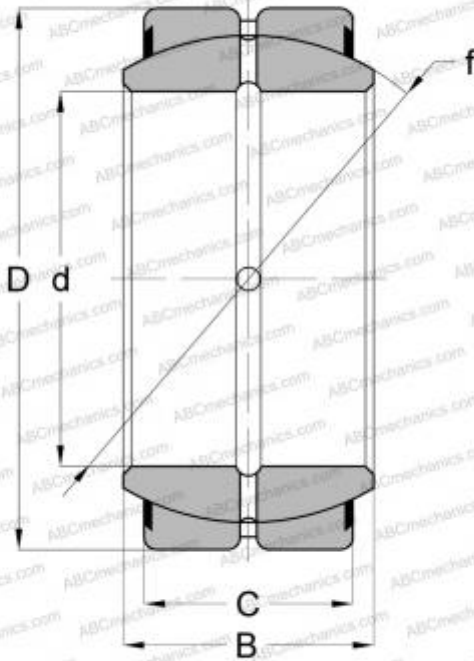

B12-LSS RBC

Spherical plain bearings

TYPE: Plain bearings, Spherical plain bearings and rod ends, Radial spherical plain bearings, Requiring maintenance, Contact seals on both side, inch size, series GEZ..ES-2RS, GE..ZO-2RS, SBB..2RS

Technical specification

DIMENSIONS, MM

d	19,050
D	31,750
B	16,660
C	14,270

WEIGHT, KG

0,057

MANUFACTURER

[RBC](#)

INTERCHANGE