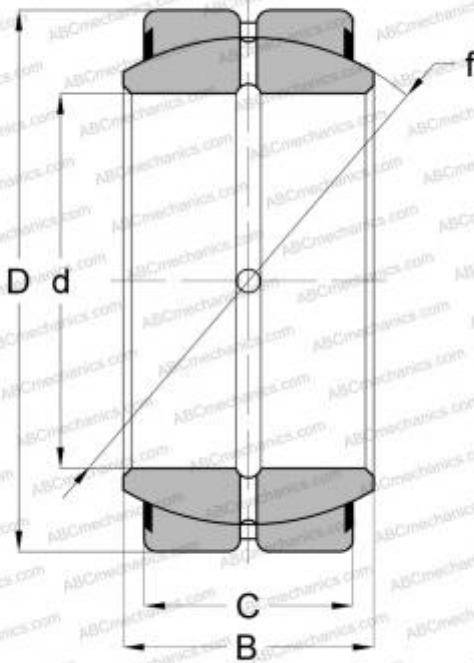

SBB 12-2RS IKO

Spherical plain bearings

TYPE: Plain bearings, Spherical plain bearings and rod ends, Radial spherical plain bearings, Requiring maintenance, Contact seals on both side, inch size, series GEZ..ES-2RS, GE..ZO-2RS, SBB..2RS

Technical specification

DIMENSIONS, MM

d	19,050
D	31,750
B	16,660
C	14,270

WEIGHT, KG

0,057

MANUFACTURER

[IKO](#)

INTERCHANGE