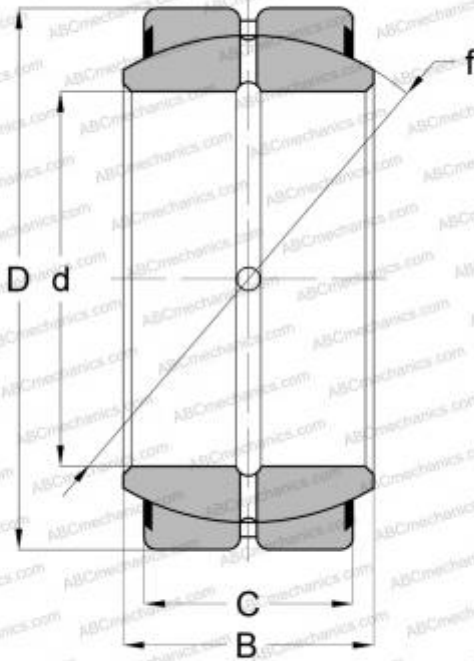

SBB 14-2RS IKO

Spherical plain bearings

TYPE: Plain bearings, Spherical plain bearings and rod ends, Radial spherical plain bearings, Requiring maintenance, Contact seals on both side, inch size, series GEZ..ES-2RS, GE..ZO-2RS, SBB..2RS

Technical specification

DIMENSIONS, MM

d	22,225
D	36,512
B	19,430
C	16,660

WEIGHT, KG

0,088

MANUFACTURER

[IKO](#)

INTERCHANGE