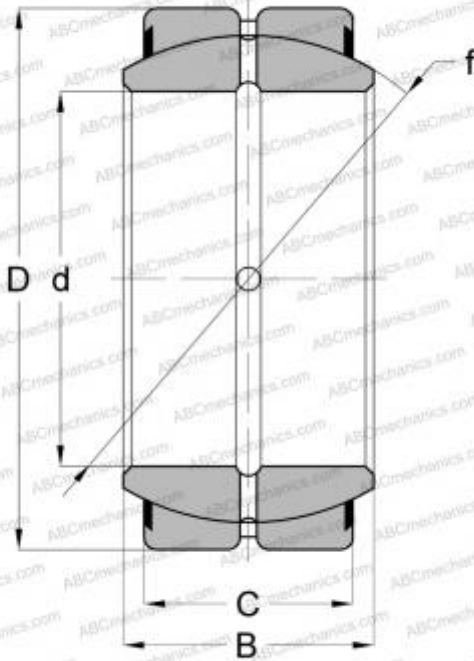

GEZ 100 ES-2RS ABC

Spherical plain bearings

TYPE: Plain bearings, Spherical plain bearings and rod ends, Radial spherical plain bearings, Requiring maintenance, Contact seals on both side, inch size, series GEZ..ES-2RS, GE..ZO-2RS, SBB..2RS

Technical specification

DIMENSIONS, MM

d	25,400
D	41,275
B	22,225
C	19,050

WEIGHT, KG

0,127

MANUFACTURER

[ABC](#)

INTERCHANGE