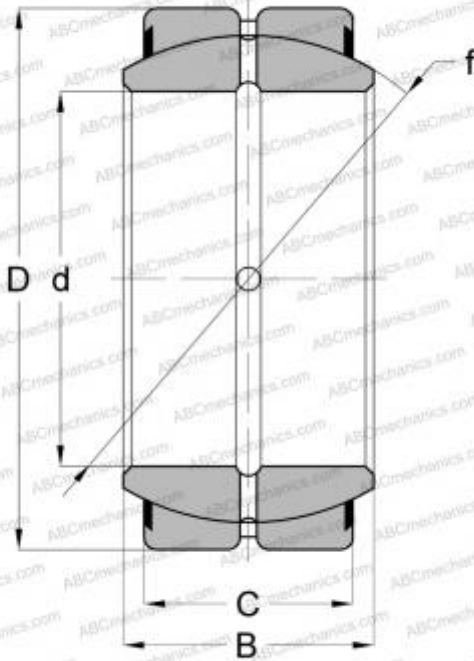

B16-LSS RBC

Spherical plain bearings

TYPE: Plain bearings, Spherical plain bearings and rod ends, Radial spherical plain bearings, Requiring maintenance, Contact seals on both side, inch size, series GEZ..ES-2RS, GE..ZO-2RS, SBB..2RS

Technical specification

DIMENSIONS, MM

d	25,400
D	41,275
B	22,225
C	19,050

WEIGHT, KG

0,127

MANUFACTURER

[RBC](#)

INTERCHANGE