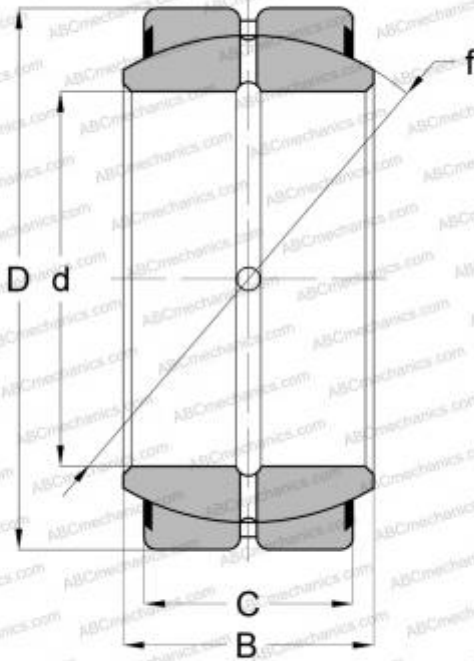

## GEZ 100 ES-2RS SKF

Spherical plain bearings

TYPE: Plain bearings, Spherical plain bearings and rod ends, Radial spherical plain bearings, Requiring maintenance, Contact seals on both side, inch size, series GEZ..ES-2RS, GE..ZO-2RS, SBB..2RS

### Technical specification

#### DIMENSIONS, MM

d	25,400
D	41,275
B	22,225
C	19,050

#### WEIGHT, KG

0,127