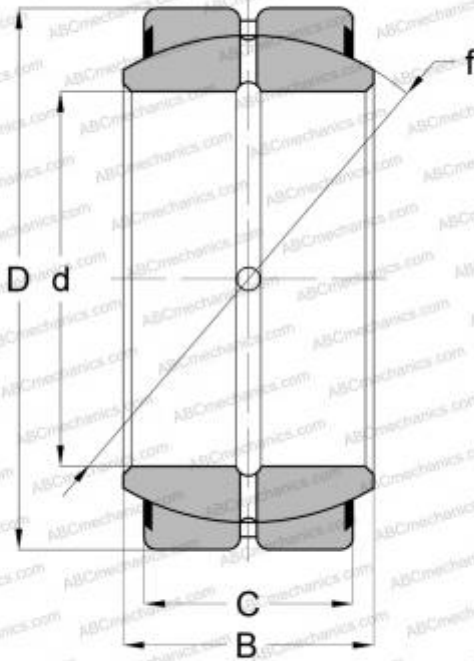

## SBB 16-2RS IKO

Spherical plain bearings

TYPE: Plain bearings, Spherical plain bearings and rod ends, Radial spherical plain bearings, Requiring maintenance, Contact seals on both side, inch size, series GEZ..ES-2RS, GE..ZO-2RS, SBB..2RS

### Technical specification

#### DIMENSIONS, MM

d	25,400
D	41,275
B	22,220
C	19,050

#### WEIGHT, KG

0,125