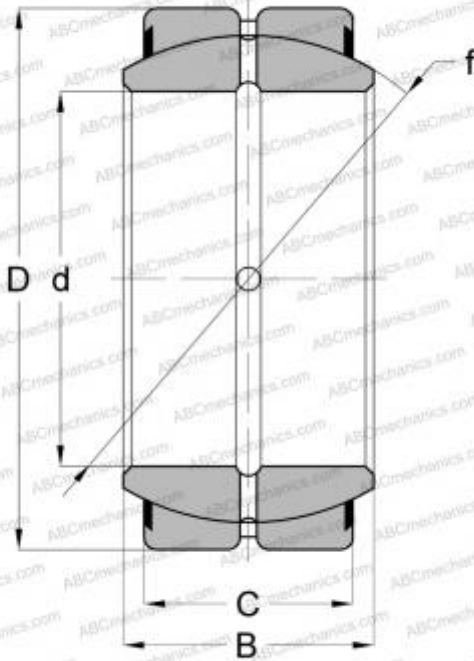

GE 31 ZO 2RS INA

Spherical plain bearings

TYPE: Plain bearings, Spherical plain bearings and rod ends, Radial spherical plain bearings, Requiring maintenance, Contact seals on both side, inch size, series GEZ..ES-2RS, GE..ZO-2RS, SBB..2RS

Technical specification

DIMENSIONS, MM

d	31,750
D	50,800
B	27,780
C	23,813

WEIGHT, KG

0,231

MANUFACTURER

[INA](#)

INTERCHANGE