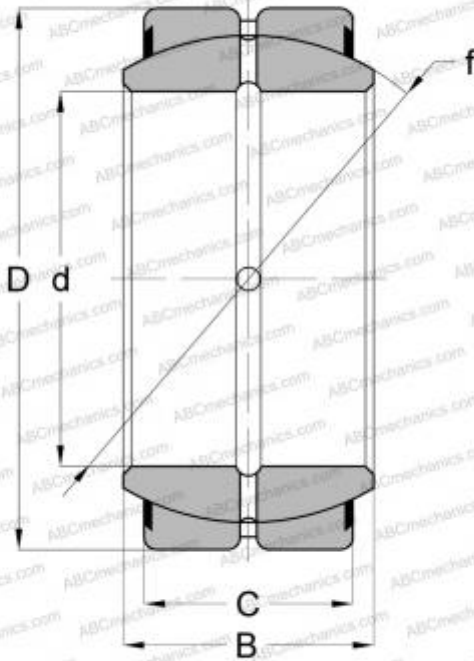

B20-LSS RBC

Spherical plain bearings

TYPE: Plain bearings, Spherical plain bearings and rod ends, Radial spherical plain bearings, Requiring maintenance, Contact seals on both side, inch size, series GEZ..ES-2RS, GE..ZO-2RS, SBB..2RS

Technical specification

DIMENSIONS, MM

d	31,750
D	50,800
B	27,780
C	23,813

WEIGHT, KG

0,231

MANUFACTURER

[RBC](#)

INTERCHANGE