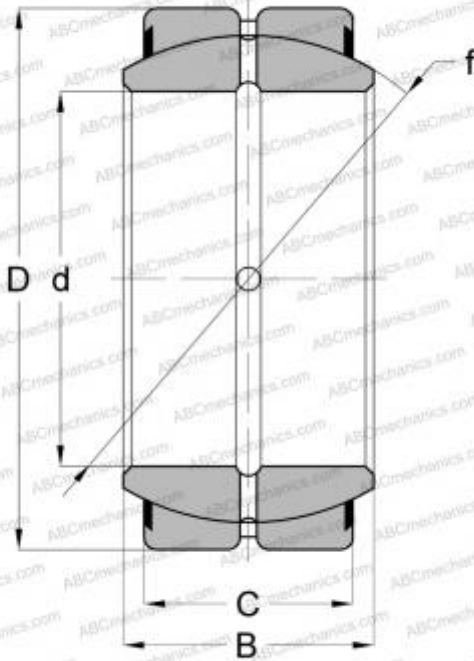

B22-LSS RBC

Spherical plain bearings

TYPE: Plain bearings, Spherical plain bearings and rod ends, Radial spherical plain bearings, Requiring maintenance, Contact seals on both side, inch size, series GEZ..ES-2RS, GE..ZO-2RS, SBB..2RS

Technical specification

DIMENSIONS, MM

d	34,925
D	55,563
B	30,163
C	26,193

WEIGHT, KG

0,345

MANUFACTURER

[RBC](#)

INTERCHANGE