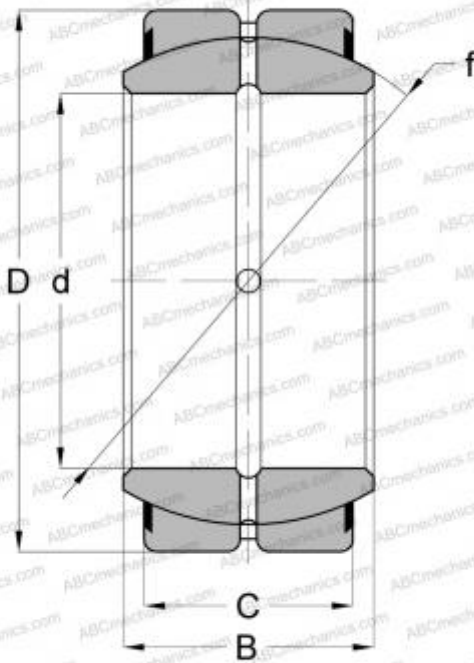

## 13 SF 22-TT TORRINGTON

Spherical plain bearings

TYPE: Plain bearings, Spherical plain bearings and rod ends, Radial spherical plain bearings, Requiring maintenance, Contact seals on both side, inch size, series GEZ..ES-2RS, GE..ZO-2RS, SBB..2RS

### Technical specification

#### DIMENSIONS, MM

d	34,925
D	55,563
B	30,163
C	26,193

#### WEIGHT, KG

0,345