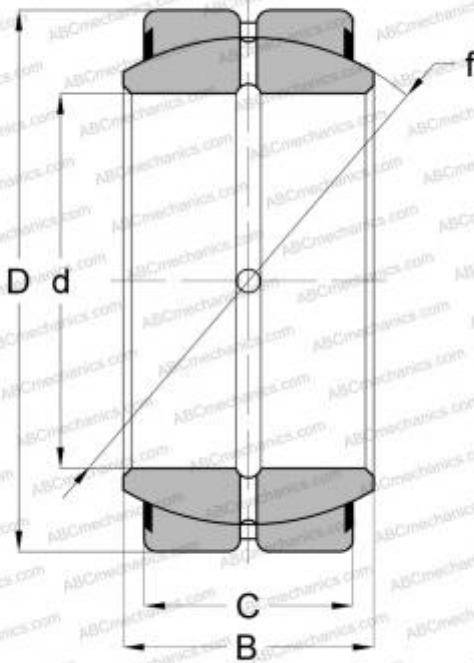

GEZ 108 ES-2RS ABC

Spherical plain bearings

TYPE: Plain bearings, Spherical plain bearings and rod ends, Radial spherical plain bearings, Requiring maintenance, Contact seals on both side, inch size, series GEZ..ES-2RS, GE..ZO-2RS, SBB..2RS

Technical specification

DIMENSIONS, MM

d	38,100
D	61,913
B	33,338
C	28,575

WEIGHT, KG

0,422

MANUFACTURER

[ABC](#)

INTERCHANGE