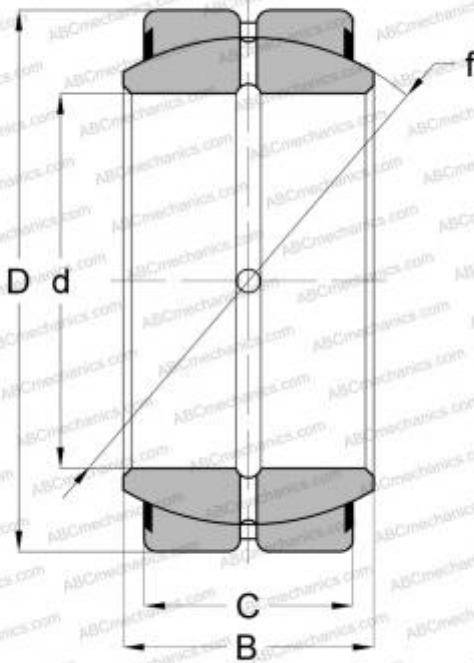

GE 38 ZO 2RS INA

Spherical plain bearings

TYPE: Plain bearings, Spherical plain bearings and rod ends, Radial spherical plain bearings, Requiring maintenance, Contact seals on both side, inch size, series GEZ..ES-2RS, GE..ZO-2RS, SBB..2RS

Technical specification

DIMENSIONS, MM

d	38,100
D	61,913
B	33,338
C	28,575

WEIGHT, KG

0,422

MANUFACTURER

[INA](#)

INTERCHANGE