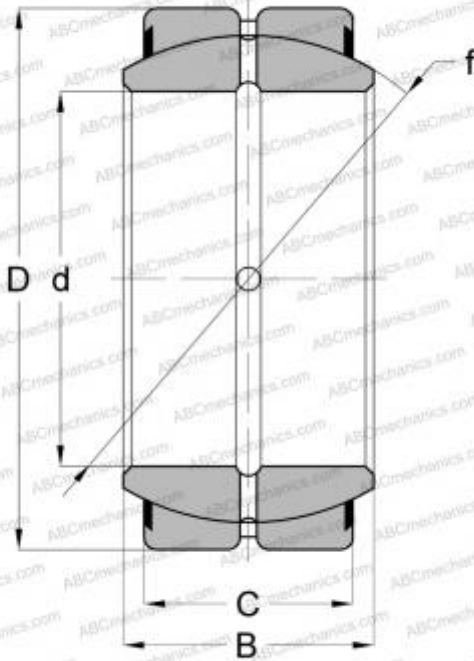

B24-LSS RBC

Spherical plain bearings

TYPE: Plain bearings, Spherical plain bearings and rod ends, Radial spherical plain bearings, Requiring maintenance, Contact seals on both side, inch size, series GEZ..ES-2RS, GE..ZO-2RS, SBB..2RS

Technical specification

DIMENSIONS, MM

d	38,100
D	61,913
B	33,338
C	28,575

WEIGHT, KG

0,422

MANUFACTURER

[RBC](#)

INTERCHANGE