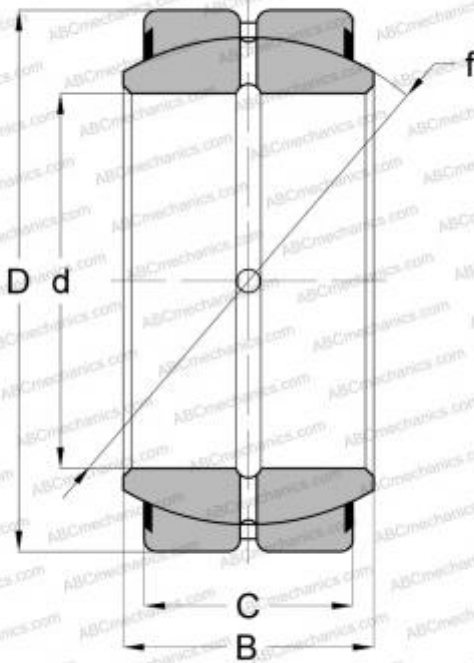

## 15 SF 24-TT TORRINGTON

Spherical plain bearings

TYPE: Plain bearings, Spherical plain bearings and rod ends, Radial spherical plain bearings, Requiring maintenance, Contact seals on both side, inch size, series GEZ..ES-2RS, GE..ZO-2RS, SBB..2RS

### Technical specification

#### DIMENSIONS, MM

|   |        |
|---|--------|
| d | 38,100 |
| D | 61,913 |
| B | 33,338 |
| C | 28,575 |

#### WEIGHT, KG

0,422