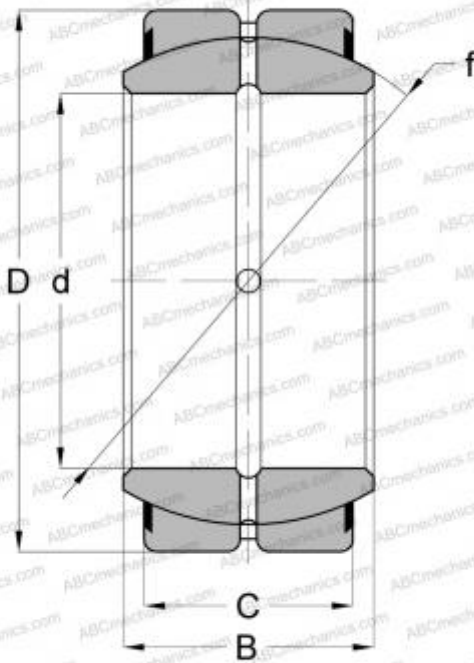

GE 44 ZO 2RS INA

Spherical plain bearings

TYPE: Plain bearings, Spherical plain bearings and rod ends, Radial spherical plain bearings, Requiring maintenance, Contact seals on both side, inch size, series GEZ..ES-2RS, GE..ZO-2RS, SBB..2RS

Technical specification

DIMENSIONS, MM

d	44,450
D	71,438
B	38,893
C	33,338

WEIGHT, KG

0,635

MANUFACTURER

[INA](#)

INTERCHANGE