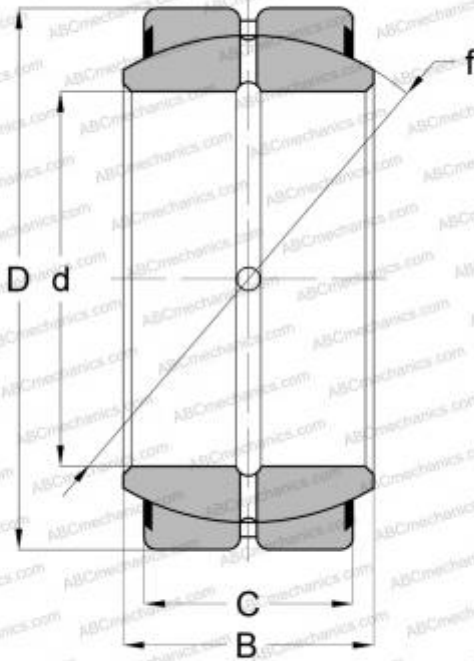

B28-LSS RBC

Spherical plain bearings

TYPE: Plain bearings, Spherical plain bearings and rod ends, Radial spherical plain bearings, Requiring maintenance, Contact seals on both side, inch size, series GEZ..ES-2RS, GE..ZO-2RS, SBB..2RS

Technical specification

DIMENSIONS, MM

d	44,450
D	71,438
B	38,893
C	33,338

WEIGHT, KG

0,635

MANUFACTURER

[RBC](#)

INTERCHANGE