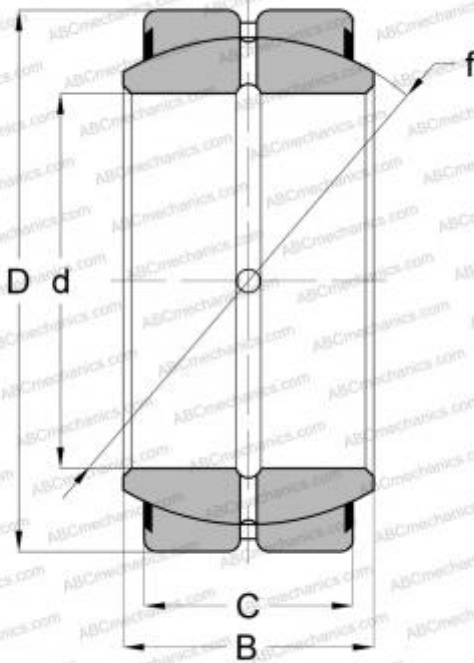

17 SF 28-TT TORRINGTON

Spherical plain bearings

TYPE: Plain bearings, Spherical plain bearings and rod ends, Radial spherical plain bearings, Requiring maintenance, Contact seals on both side, inch size, series GEZ..ES-2RS, GE..ZO-2RS, SBB..2RS

Technical specification

DIMENSIONS, MM

d	44,450
D	71,438
B	38,893
C	33,338

WEIGHT, KG

0,635

MANUFACTURER

[TORRINGTON](#)

INTERCHANGE