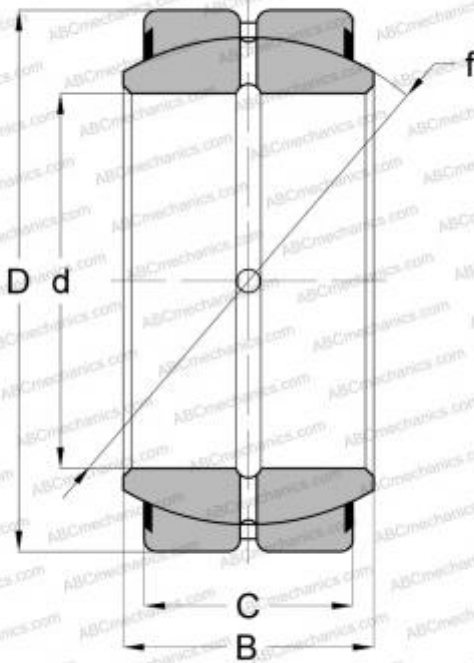

SBB 28-2RS IKO

Spherical plain bearings

TYPE: Plain bearings, Spherical plain bearings and rod ends, Radial spherical plain bearings, Requiring maintenance, Contact seals on both side, inch size, series GEZ..ES-2RS, GE..ZO-2RS, SBB..2RS

Technical specification

DIMENSIONS, MM

| | |
|---|--------|
| d | 44,450 |
| D | 71,438 |
| B | 38,890 |
| C | 33,320 |

WEIGHT, KG

0,649

MANUFACTURER

[IKO](#)

INTERCHANGE