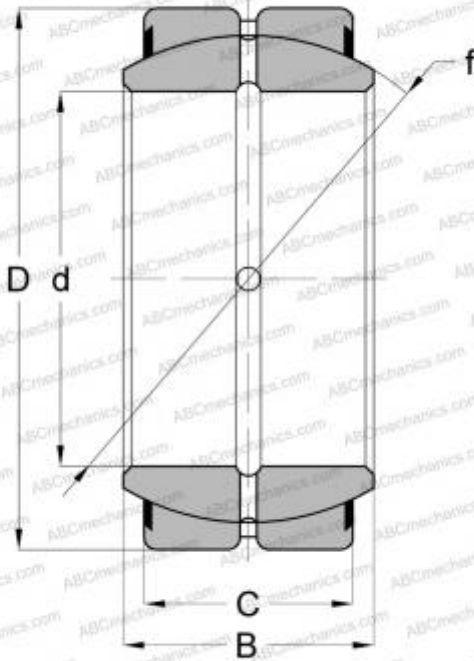

B32-LSS RBC

Spherical plain bearings

TYPE: Plain bearings, Spherical plain bearings and rod ends, Radial spherical plain bearings, Requiring maintenance, Contact seals on both side, inch size, series GEZ..ES-2RS, GE..ZO-2RS, SBB..2RS

Technical specification

DIMENSIONS, MM

d	50,800
D	80,963
B	44,450
C	38,100

WEIGHT, KG

0,930

MANUFACTURER

[RBC](#)

INTERCHANGE